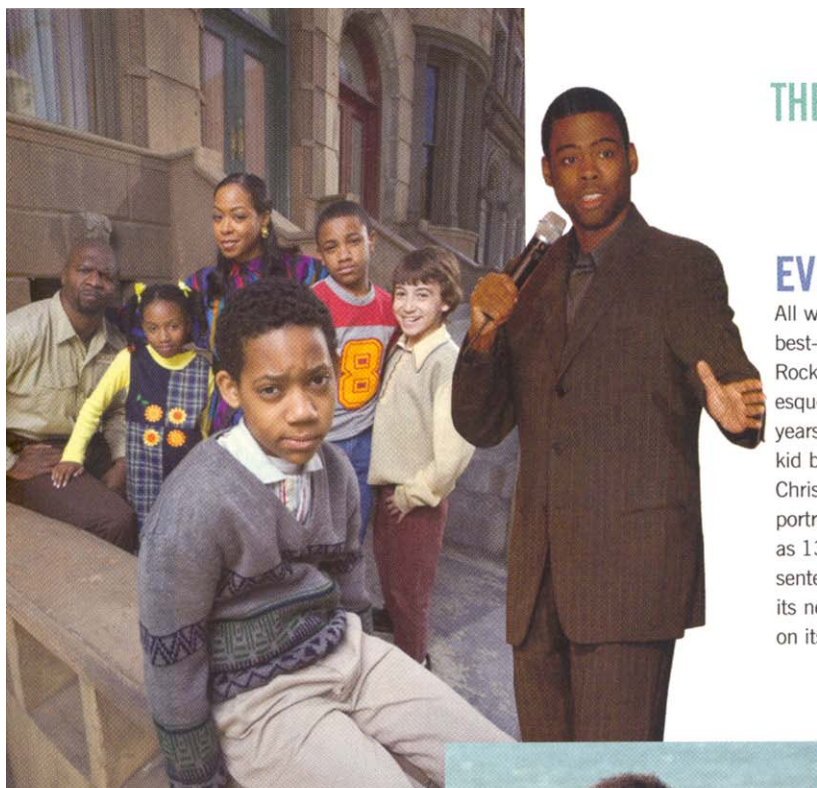

THEMIX

EVERYBODY HATES CHRIS

All we can say is, get ready to fall out. After his hit comedy specials, best-selling books and hilarious comic relief on the big screen, Chris Rock is tackling prime time. He's the narrator in the *Wonder Years*-esque UPN comedy *Everybody Hates Chris*, loosely based on his years growing up in Bedford-Stuyvesant, Brooklyn, as the only Black kid bused to an all-White high school. Tichina Arnold (*Martin*) plays Chris's tough-talking mom, rising star Terry Crews (*The Longest Yard*) portrays his hardworking father, and newcomer Tyler Williams stars as 13-year-old Chris. UPN execs knew they had a hit when Rock presented the pilot to them, after FOX TV passed on adding the series to its network last year. Early buzz is that UPN has *the* must-see show on its hands. Season starts September 22. —SHERRI McGEE McCOVEY

SLEEPER CELL

Showtime's newest crime drama, *Sleeper Cell*, stars hottie Michael Ealy (*Their Eyes Were Watching God*) as a Muslim undercover FBI agent who infiltrates a terrorist cell in Los Angeles. The provocative series explores all sides of the domestic threat and his character's attempt to reconcile his religious beliefs with the actions of Muslim extremists. Season starts in December. —S.M.M.

THE NIGHT STALKER

Think *X-Files* with flavor when the 1970's supernatural TV movies *The Night Stalker* and *The Night Strangler* return with an updated twist. This time around, the lovely Gabrielle Union stars alongside Stuart Townsend (*Queen of the Damned*) as crime reporter Perri Reed, a savvy sister who investigates strange deaths, unexplained phenomena, and the bizarre and mind-bending. Season starts late September on ABC. —S.M.M. ▷